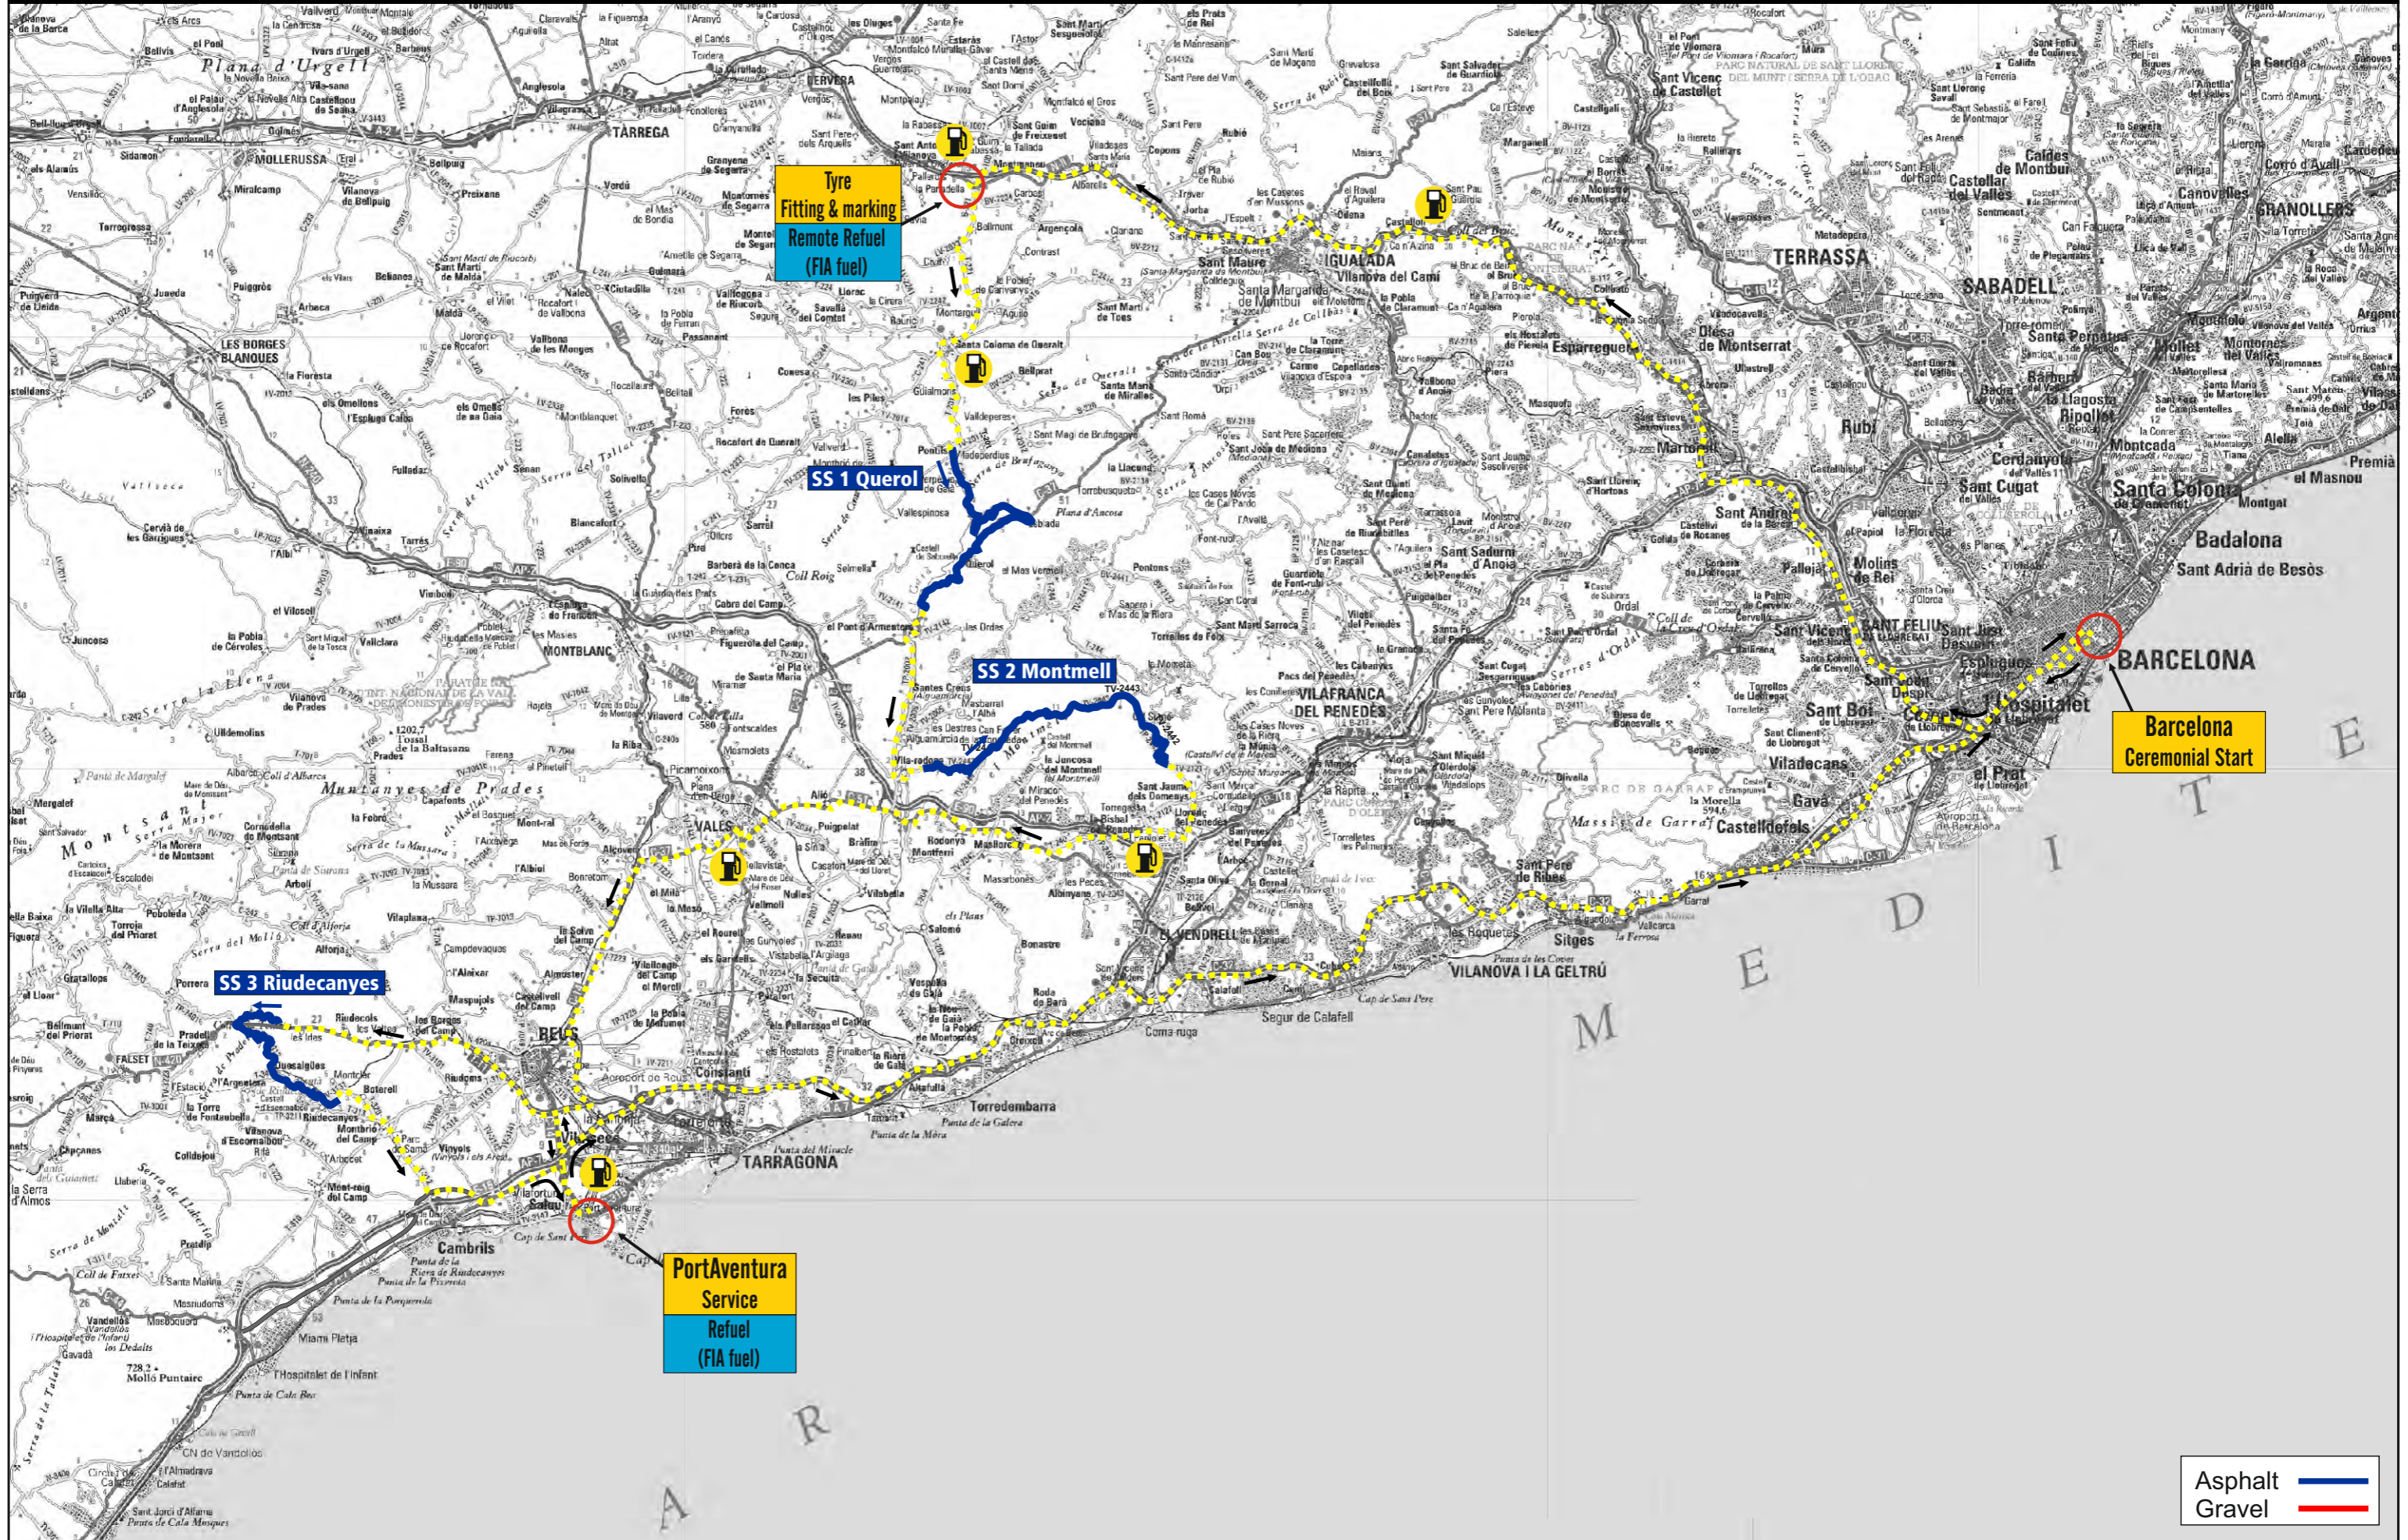

RallyRACC

49 CATALUNYA-COSTA DAURADA
Rally de España 2013

Friday 25/10/2013

1:250.000 (printed DIN A3)

Tyre
Fitting & marking
Remote Refuel
(FIA fuel)

SS 1 Querol

SS 2 Montmell

SS 3 Riudecanyes

PortAventura
Service
Refuel
(FIA fuel)

Barcelona
Ceremonial Start

Asphalt ———
Gravel ———